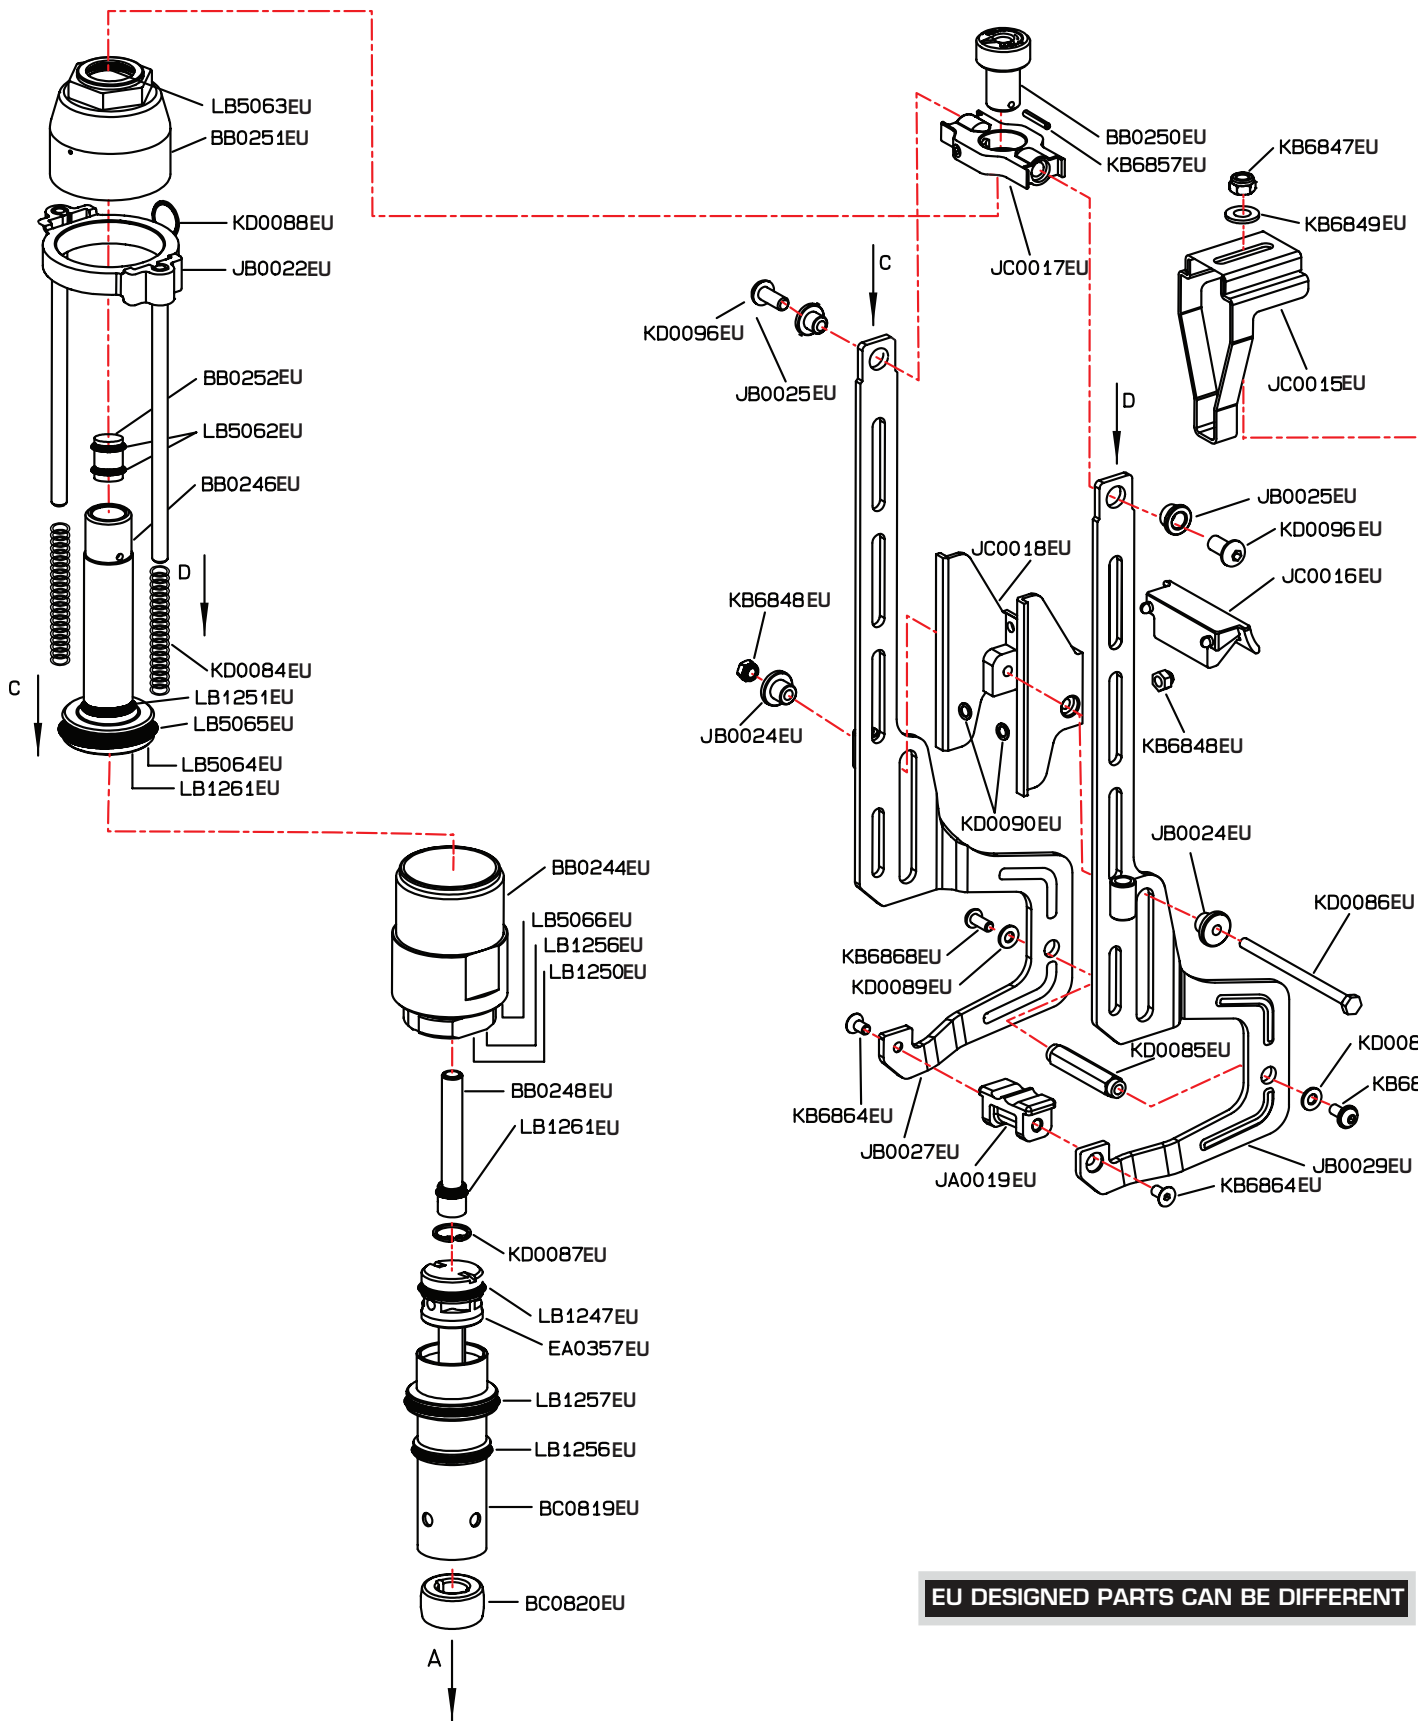

EU DESIGNED PARTS CAN BE DIFFERENT