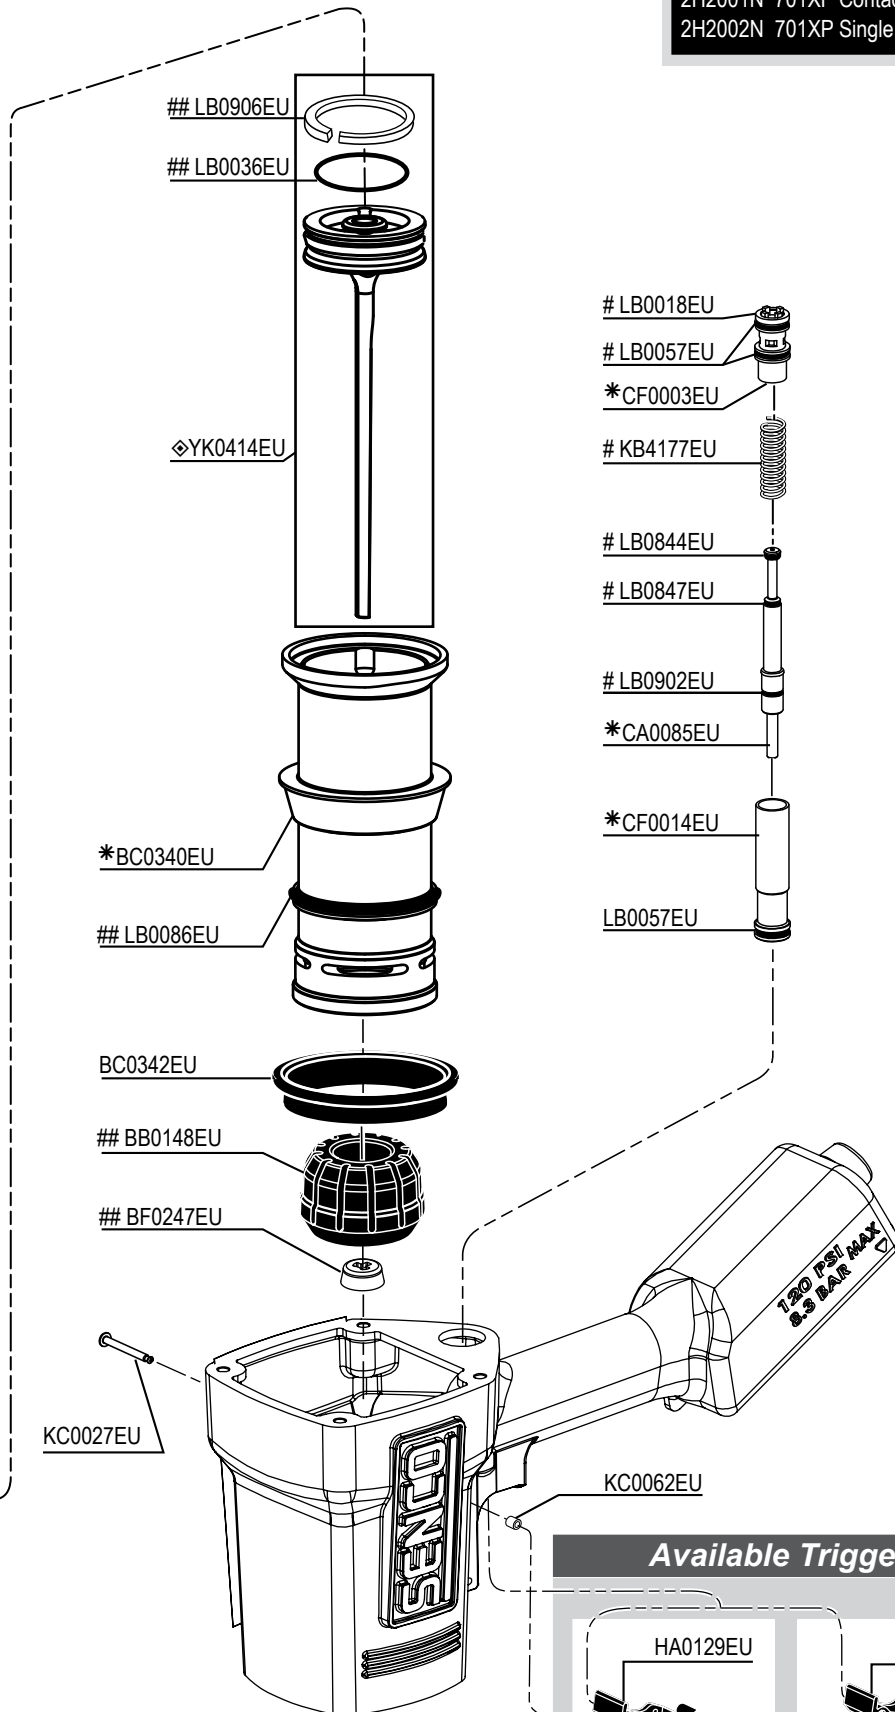

= Contents of YK0243EU Kit
= Contents of YK0244EU Kit

Tool #	Model
2H0133N	701XP Single Sequential
2H2001N	701XP Contact Actuation
2H2002N	701XP Single Sequential

- Does Not Include O-rings
- No incluye sellos de gomas
- Joints exclus
- Includes O-rings
- Sellos de gomas
- Joints

Available Triggers

HA0129EU

Single Sequential

HA0135EU

Contact Actuation